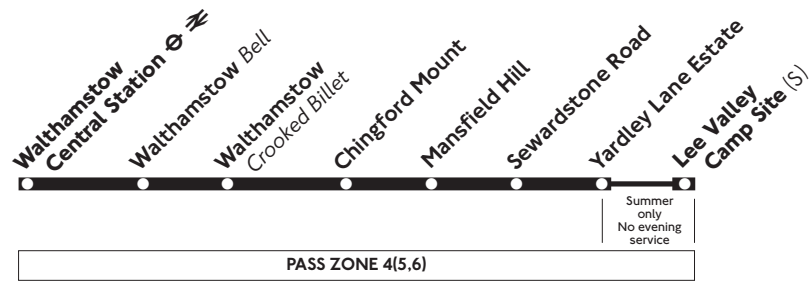

215

Daily

Walthamstow Central - Yardley Lane - Lee Valley

Monday to Fridays

Walthamstow Central Station ⇐	0545	0605	0625	0645	0706	0727	0748	0807	0827	0847	0907	0928	0948	Then	08	28	48	1408	
Walthamstow Bell	0549	0609	0629	0650	0711	0733	0754	0814	0834	0854	0914	0935	0955	at	15	35	55	1415	
Walthamstow Crooked Billet	0552	0612	0632	0652	0715	0737	0758	0818	0838	0858	0918	0938	0958	these	18	38	58	1818	
Chingford Mount Prince Albert	0557	0617	0637	0658	0720	0742	0804	0824	0844	0904	0924	0944	1004	mins	24	44	04	until	1824
Sewardstone Road Fountain	0602	0622	0642	0704	0727	0749	0811	0831	0851	0911	0931	0951	1011	past	31	51	11	1831	
Yardley Lane Estate Boardman Avenue	0605	0625	0645	0707	0730	0752	0814	0834	0854	0914	0934	0954	1014	the	34	54	14	1834	
Lee Valley Camp Site (S)	---	---	---	---	---	---	---	---	---	---	---	0956S	1016S	hour	---	---	16S	---	

Walthamstow Central Station ⇐	1428	1448	1508	1527	1547	1607	1627	1647	1707	1727	1747	1807	1828	1849	1910	1930	1955	2025
Walthamstow Bell	1435	1455	1516	1535	1555	1615	1635	1655	1715	1735	1755	1815	1835	1856	1917	1936	2001	2030
Walthamstow Crooked Billet	1438	1458	1519	1539	1559	1619	1639	1659	1719	1739	1759	1819	1839	1900	1920	1939	2004	2033
Chingford Mount Prince Albert	1444	1504	1525	1545	1605	1625	1645	1705	1725	1745	1805	1825	1845	1906	1926	1945	2009	2038
Sewardstone Road Fountain	1451	1511	1532	1553	1613	1633	1653	1713	1733	1753	1813	1833	1852	1912	1931	1950	2014	2043
Yardley Lane Estate Boardman Avenue	1454	1514	1535	1556	1616	1636	1656	1716	1736	1756	1816	1836	1855	1915	1934	1953	2018	2046
Lee Valley Camp Site (S)	---	1516S	---	---	1618S	---	---	---	1718S	---	---	---	---	1917S	---	---	2020S	---